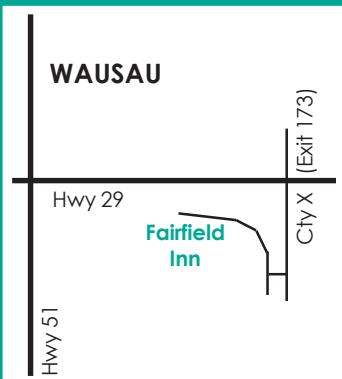

Faith Building 2007 Locations & Directions

**Holiday Inn Select
Appleton, WI 54914**

**150 Nicolet Road
Phone: 920.735.9955**

Take Hwy 41 to Appleton, WI. Exit at College Ave. West (Exit #137).

Go one block and turn left (South) on Nicolet Rd. The Holiday Inn Select and free parking will be on the left side of Nicolet Road.

**Fairfield Inn & Suites
Weston, WI**

**7100 Stone Ridge Dr.
Phone: 715.241.8400**

Take Hwy 29 East from Wausau. Exit at Cty X South (Exit #173)

Go South to Westview Blvd. Turn right and right again onto Stone Ridge Drive. Go 1/2 mile, and the Fairfield Inn and free parking will be on the left.

**Olympia Resort
Oconomowoc, WI**

**1350 Royale Mile Rd.
Phone: 262.369.4999**

Take Interstate 94 from Milwaukee or Madison to Oconomowoc, WI. Exit at Hwy 167 & go North (Exit #282).

Go one mile and turn left into the Resort. Follow signs to the main lobby. Free parking will be in front of the main lobby.