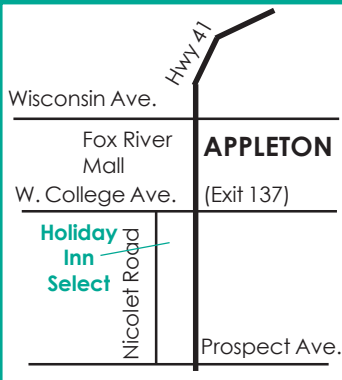

Faith Building 2007 Locations & Directions

**Holiday Inn Select
Appleton, WI 54914**

**150 Nicolet Road
Phone: 920.735.9955**

Take Hwy 41 to Appleton, WI. Exit at College Ave. West (Exit #137).

Go one block and turn left (South) on Nicolet Rd. The Holiday Inn Select and free parking will be on the left side of Nicolet Road.

**Fairfield Inn & Suites
Weston, WI**

**7100 Stone Ridge Dr.
Phone: 715.241.8400**

Take Hwy 29 East from Wausau. Exit at Cty X South (Exit #173)

Go South to Westview Blvd. Turn right and right again onto Stone Ridge Drive. Go 1/2 mile, and the Fairfield Inn and free parking will be on the left.

**Olympia Resort
Oconomowoc, WI**

**1350 Royale Mile Rd.
Phone: 262.369.4999**

Take Interstate 94 from Milwaukee or Madison to Oconomowoc, WI. Exit at Hwy 167 & go North (Exit #282).

Go one mile and turn left into the Resort. Follow signs to the main lobby. Free parking will be in front of the main lobby.