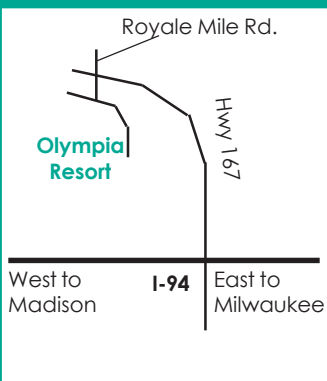

Faith Building 2007 Locations & Directions

**Holiday Inn Select
Appleton, WI 54914**

**150 Nicolet Road
Phone: 920.735.9955**

Take Hwy 41 to Appleton, WI. Exit at College Ave. West (Exit #137).

Go one block and turn left (South) on Nicolet Rd. The Holiday Inn Select and free parking will be on the left side of Nicolet Road.

**Fairfield Inn & Suites
Weston, WI**

**7100 Stone Ridge Dr.
Phone: 715.241.8400**

Take Hwy 29 East from Wausau. Exit at Cty X South (Exit #173)

Go South to Westview Blvd. Turn right and right again onto Stone Ridge Drive. Go 1/2 mile, and the Fairfield Inn and free parking will be on the left.

**Olympia Resort
Oconomowoc, WI**

**1350 Royale Mile Rd.
Phone: 262.369.4999**

Take Interstate 94 from Milwaukee or Madison to Oconomowoc, WI. Exit at Hwy 167 & go North (Exit #282).

Go one mile and turn left into the Resort. Follow signs to the main lobby. Free parking will be in front of the main lobby.